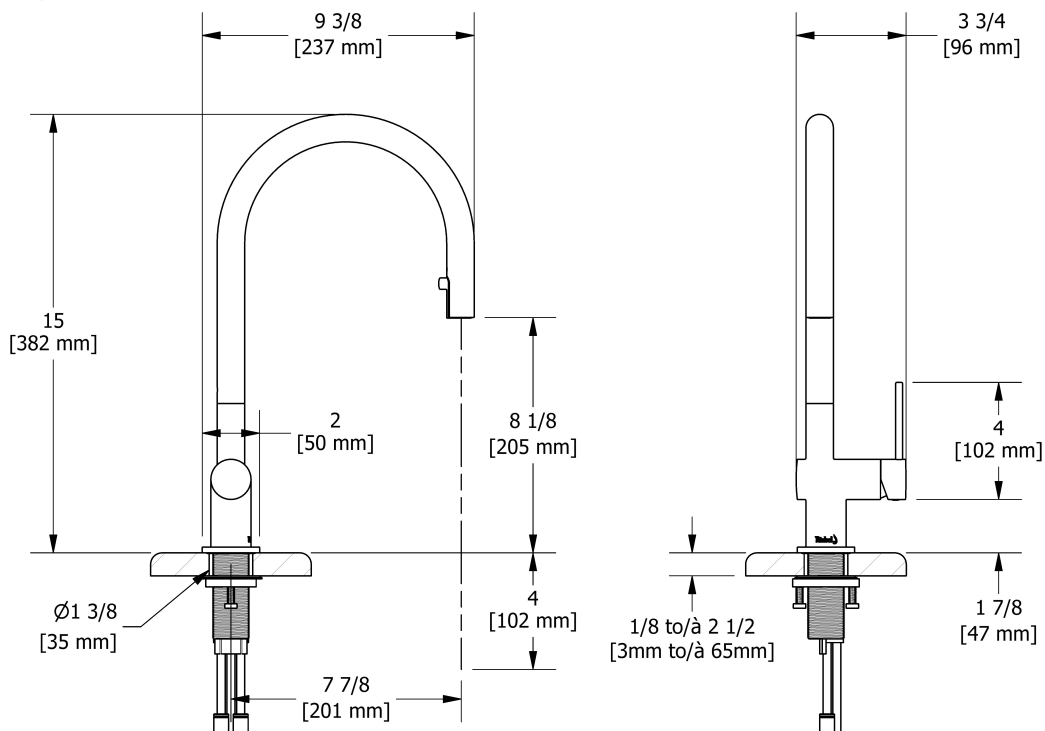

Kitchen faucet with spray
AZ101XX

Specifications

Descriptions

- Braided nylon hose
- Ceramic cartridge
- 1-jet pull-down spray
- 3/8" speedway compression

Available colors

- C : Chrome
- SS : Stainless steel (PVD)

Available flow

- 8.3 L/min, 2.2 gpm (US) 60psi

Cartridge

- 401-052

Certifications

- CSA B125.1
- NSF/ANSI standard 61 and 372
- ASME A112.18.1
- CMR248 Approval

Sizes, models and finishes may differ from those presented.