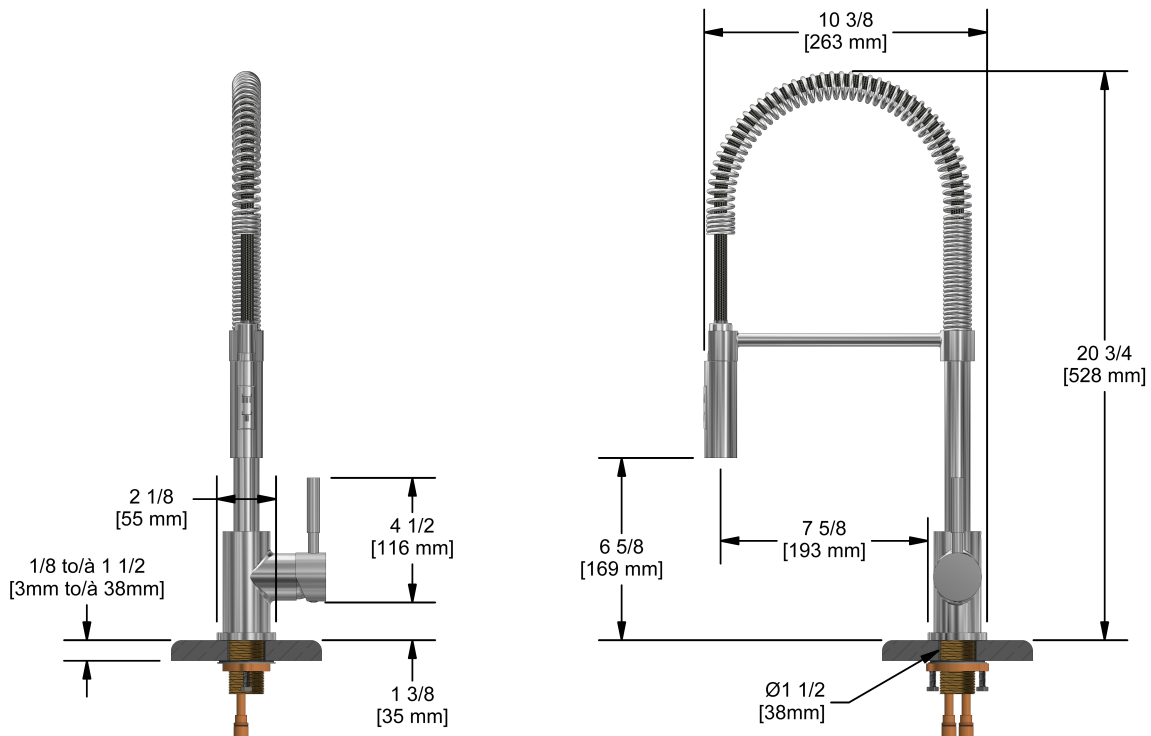

Certifications

- CSA B125.1
- NSF/ANSI standard 61 and 372
- ASME A112.18.1
- CMR248 Approval