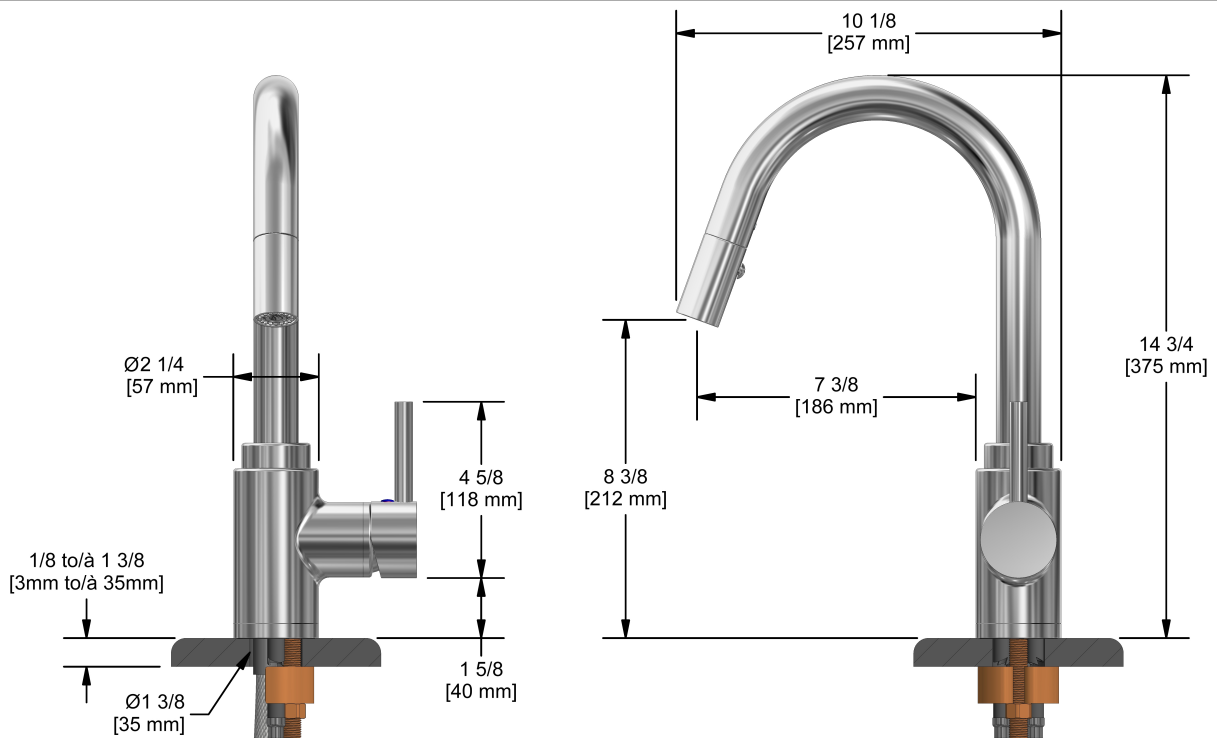

Certifications

- CSA B125.1
- NSF/ANSI standard 61 and 372
- ASME A112.18.1
- CMR248 Approval