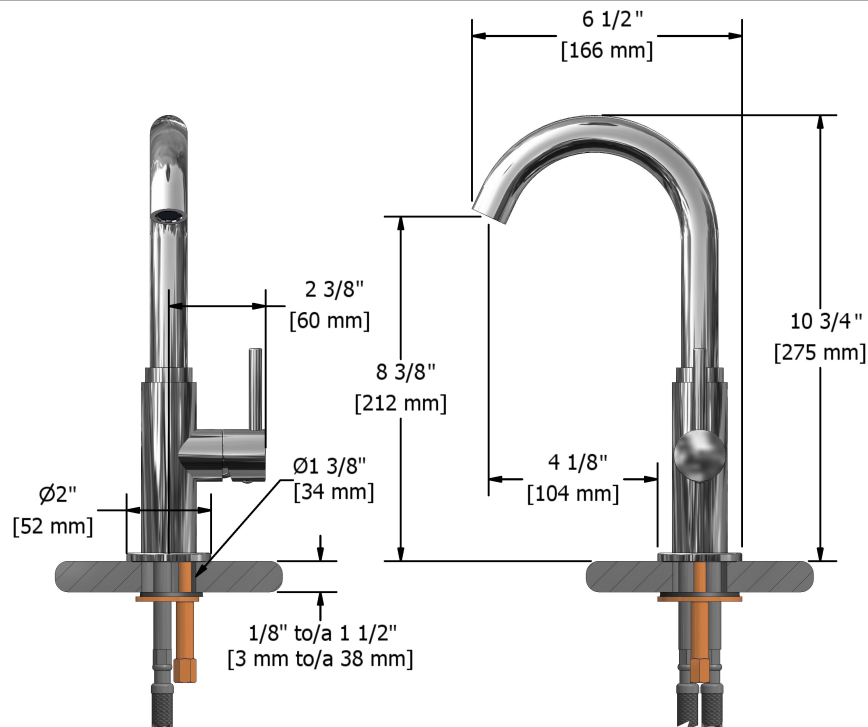

Bora single hole bar sink faucet
BO501XX

Specifications

Descriptions

- 3/8" speedway compression
- Ceramic cartridge
- Swivel spout

Available colors

- C : Chrome
- SS : Stainless steel (PVD)

Available flows

- 8.3 L/min, 2.2 gpm (US) 60psi
- 3.7 L/min, 1 gpm (US) 60psi (**BO501XX-10**)
- 5.69 L/min, 1.5 gpm (US) 60psi (**BO501XX-15**)

Cartridge

- 401-039

Certifications

- CSA B125.1
- NSF/ANSI standard 61 and 372
- ASME A112.18.1
- CMR248 Approval