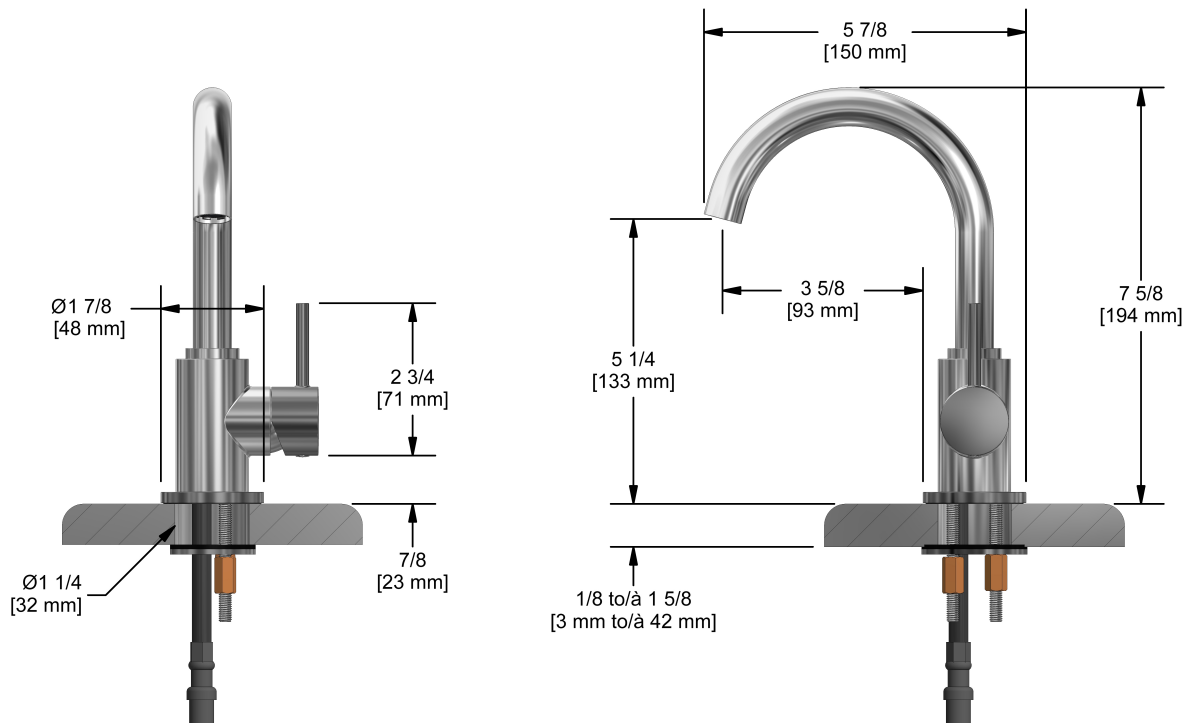

Bora water filter dispenser faucet
BO701XX

Specifications

Descriptions

- 3/8" speedway compression
- Ceramic cartridge
- On/off
- Maximum temperature 70° C (158°F)
- Non swivel spout

Available colors

- C : Chrome
- SS : Stainless steel (PVD)

Available flows

- 5.7 L/min, 1.5 gpm (US) 60psi
- 3.7 L/min, 1 gpm (US) 60psi (**BO701XX-10**)

Cartridge

- 401-701

Certifications

- CSA B125.1
- NSF/ANSI standard 61 and 372
- ASME A112.18.1
- CMR248 Approval