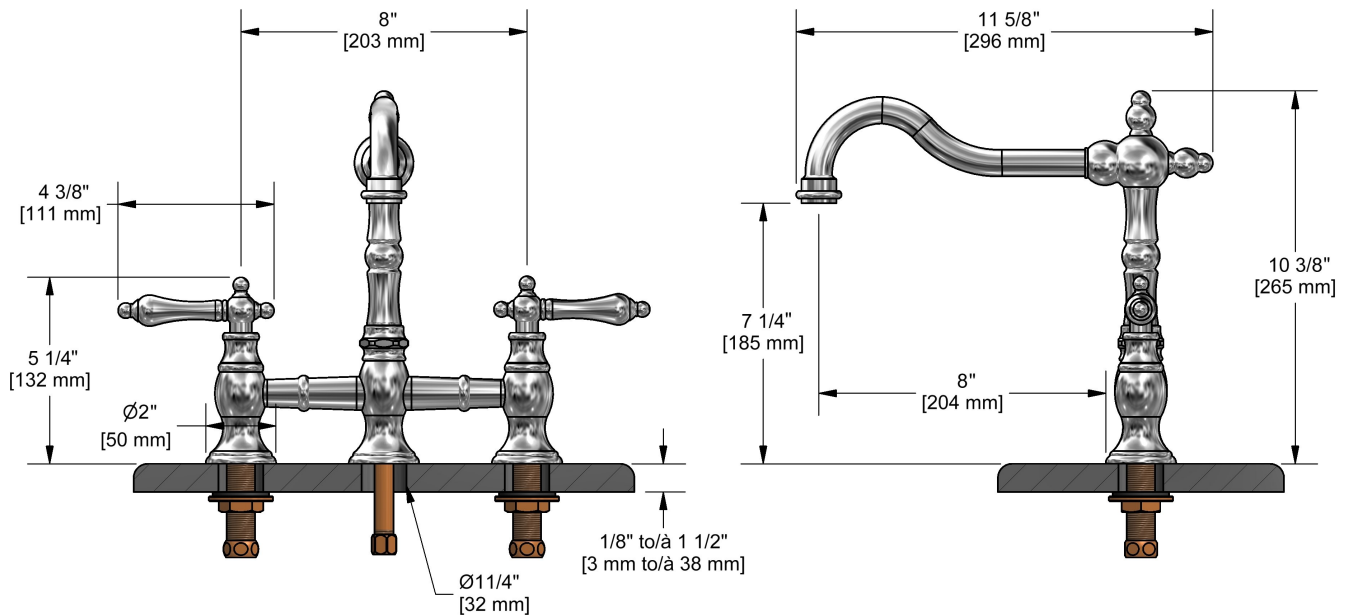

Sizes, models and finishes may differ from those presented.

Warranty

This Riobel Inc. product you have purchased carries a **Limited lifetime warranty on the chrome, PVD finished and all working parts** and is guaranteed from the initial purchase date against all **manufacturing defects**. All other finishes including plastic component are guaranteed for one year. All electric and/or electronic parts are covered by a 1-year limited warranty.

Customer Service

Ontario, West Canada : 888-287-5354 Quebec, Maritimes, United States : 866-473-8442