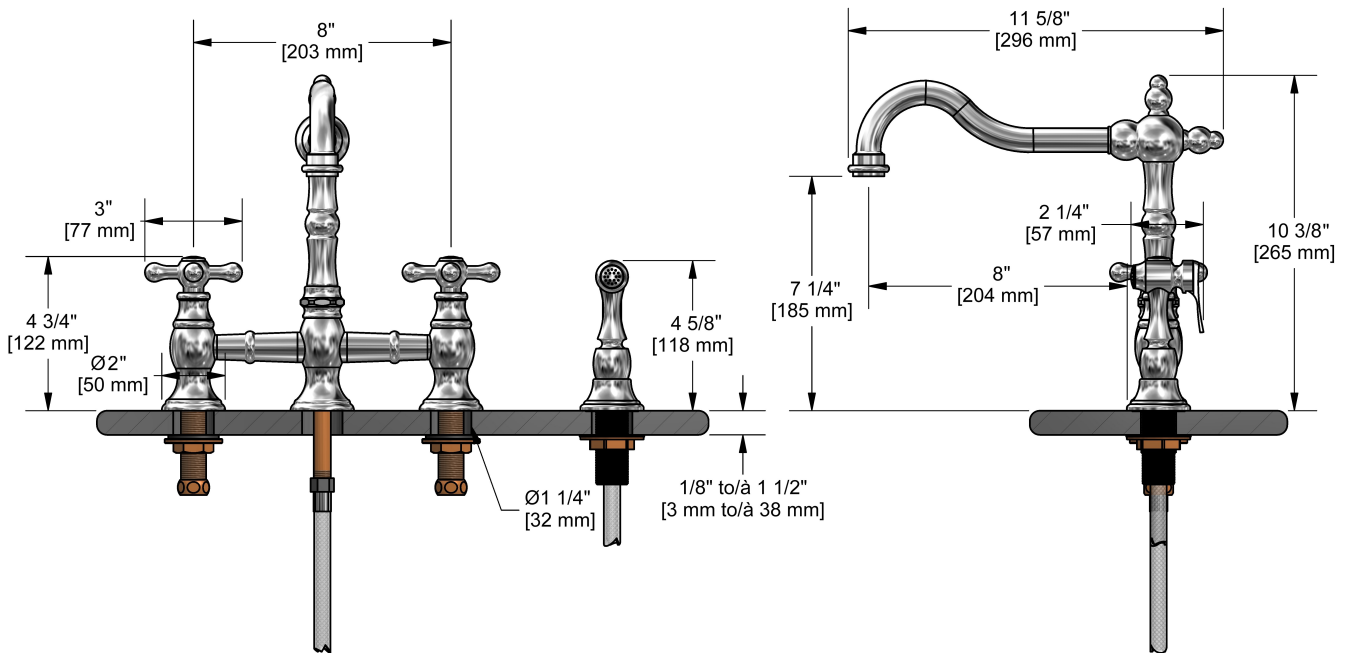

Certifications

- CSA B125.1
- NSF/ANSI standard 61 and 372
- ASME A112.18.1
- CMR248 Approval