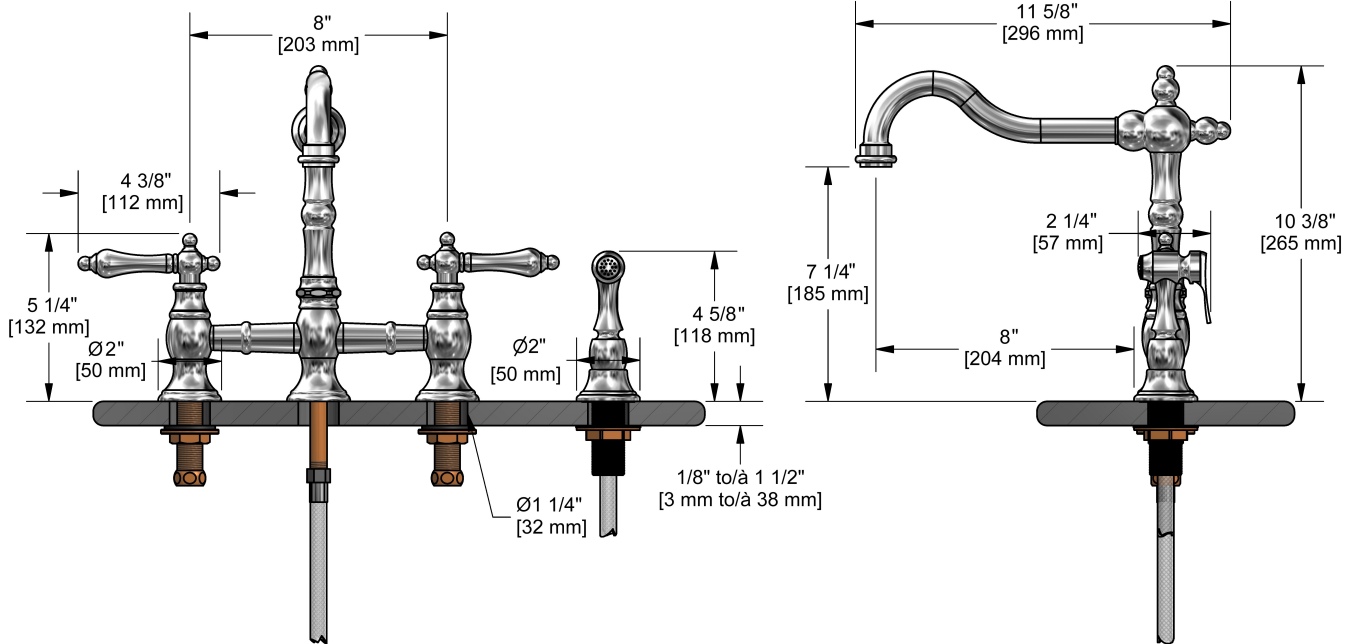

Bridge kitchen faucet with spray
BR400LXX

Specifications

Descriptions

- Ceramic cartridge
- 1/2" inlet male NPT
- 1-jet pull-out spray

Available colors

- C : Chrome
- BN : Brushed nickel (PVD)

Available flows

- 8.3 L/min, 2.2 gpm (US) 60psi
- 3.7 L/min, 1 gpm (US) 60psi (**BR400LXX-10**)
- 5.69 L/min, 1.5 gpm (US) 60psi (**BR400LXX-15**)

Cartridge

- Cold: #401-080 - Hot: #401-079

Certifications

- CSA B125.1
- NSF/ANSI standard 61 and 372
- ASME A112.18.1
- CMR248 Approval