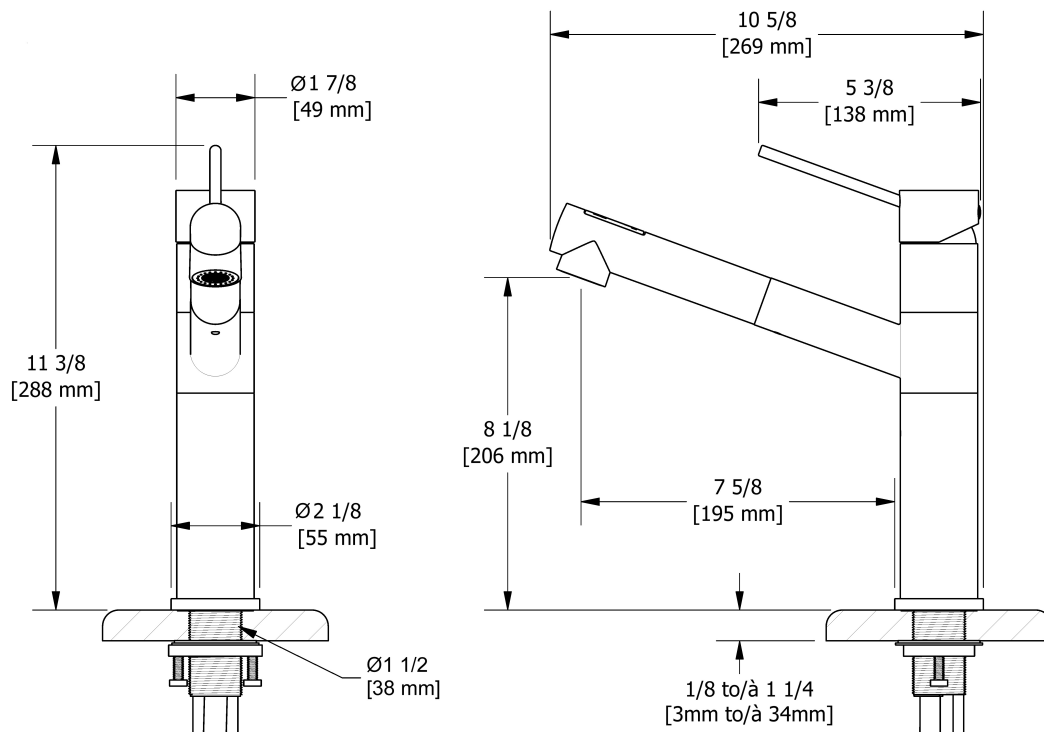

Certifications

- CSA B125.1
- NSF/ANSI standard 61 and 372
- ASME A112.18.1
- CMR248 Approval