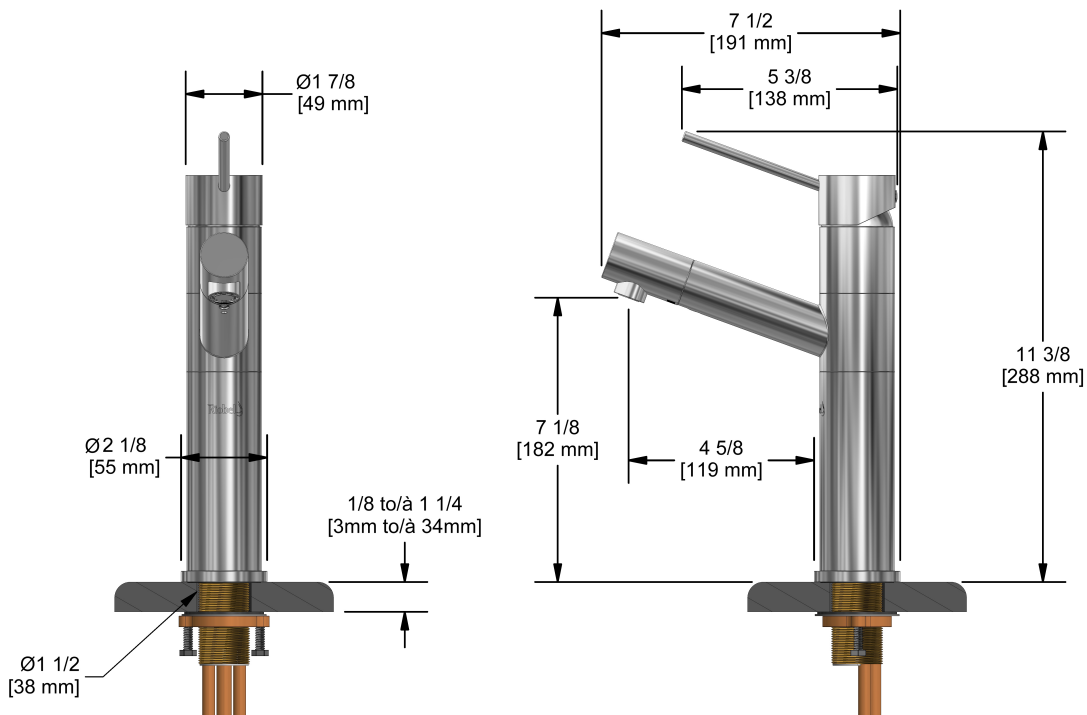

Cayo single hole prep sink faucet
CY601XX

Specifications

Descriptions

- Pull-out spray
- Ceramic cartridge
- 3/8" speedway compression
- Polypropylene and polyester aluminium hose with integrated swivel

Available colors

- SS : Stainless steel (PVD)

Available flows

- 8.3 L/min, 2.2 gpm (US) 60psi
- 3.7 L/min, 1 gpm (US) 60psi (**CY601XX-10**)
- 5.69 L/min, 1.5 gpm (US) 60psi (**CY601XX-15**)

Cartridge

- 401-073

Certifications

- CSA B125.1
- NSF/ANSI standard 61 and 372
- ASME A112.18.1
- CMR248 Approval

Sizes, models and finishes may differ from those presented.

Warranty

This Riobel Inc. product you have purchased carries a **Limited lifetime warranty on the chrome, PVD finished and all working parts** and is guaranteed from the initial purchase date against all **manufacturing defects**. All other finishes including plastic component are guaranteed for one year. All electric and/or electronic parts are covered by a 1-year limited warranty.