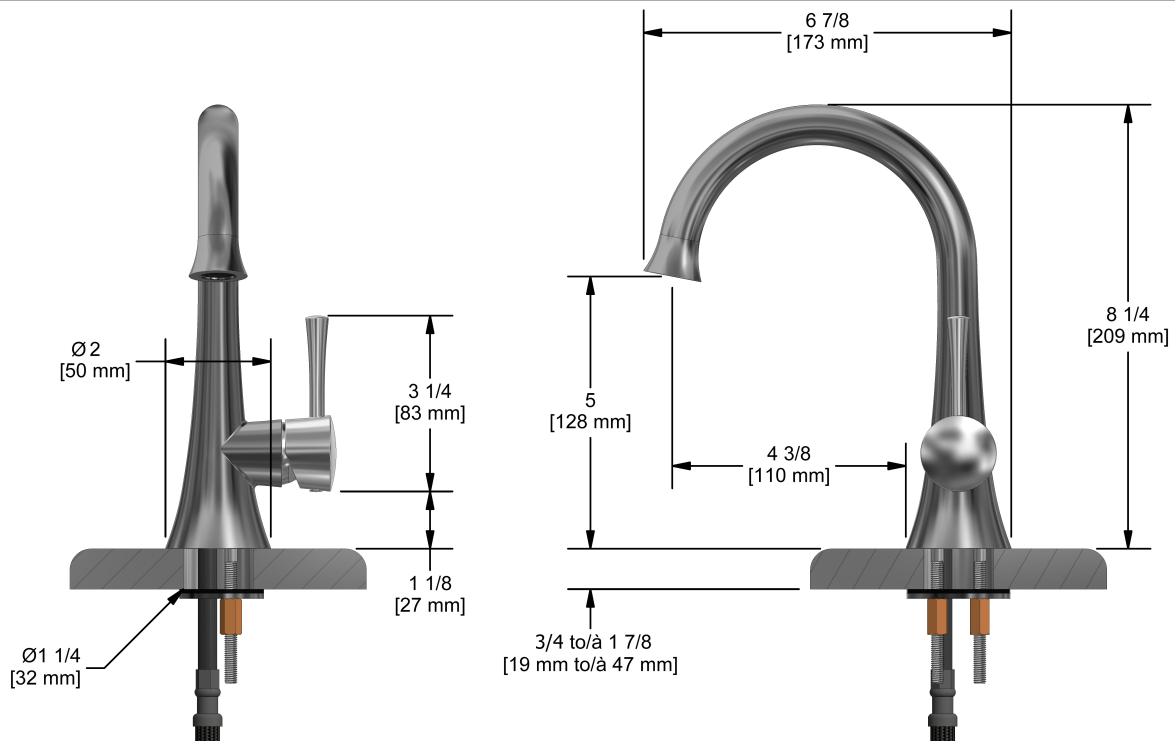

Edge water filter dispenser faucet
ED701XX

Specifications

Descriptions

- On/off
- Maximum temperature 70° C (158°F)
- 3/8" speedway compression
- Ceramic cartridge

Available colors

- C : Chrome
- SS : Stainless steel (PVD)

Available flow

- 5.7 L/min, 1.5 gpm (US) 60psi

Cartridge

- 401-701

Certifications

- CSA B125.1
- NSF/ANSI standard 61 and 372
- ASME A112.18.1
- CMR248 Approval

Sizes, models and finishes may differ from those presented.