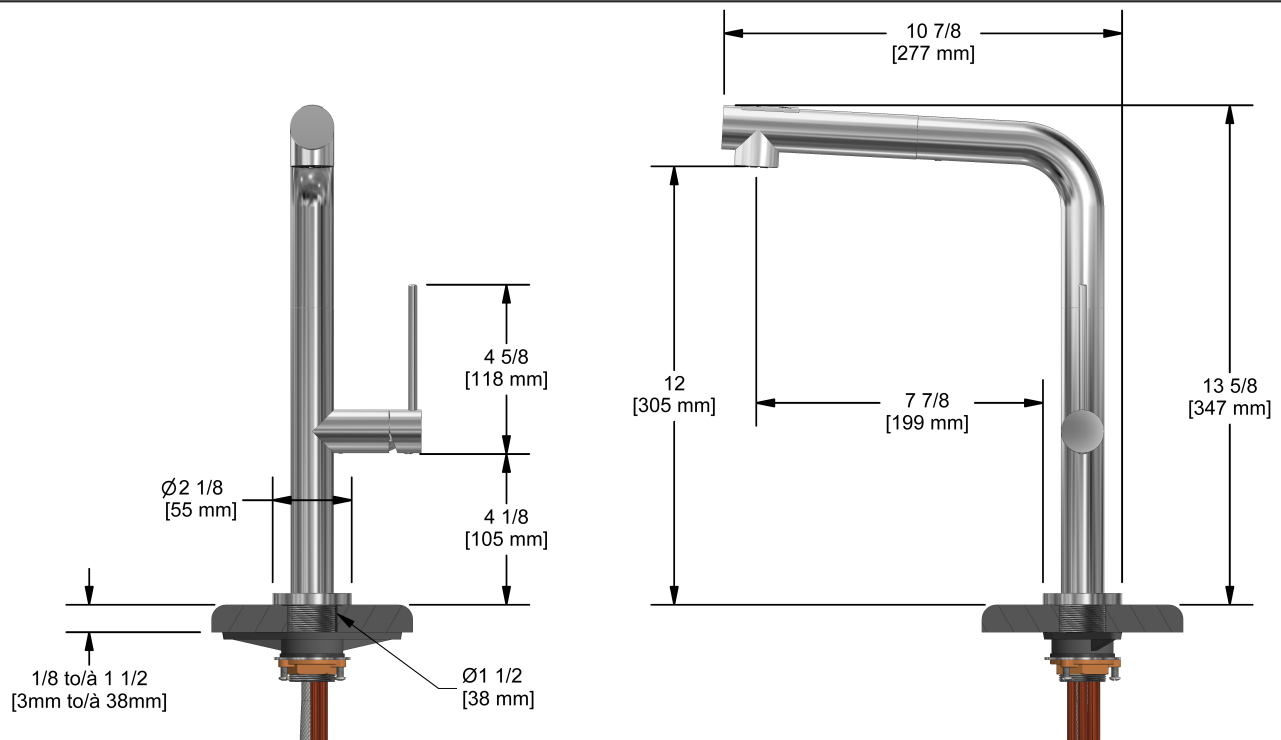

Certifications

- CSA B125.1
- NSF/ANSI standard 61 and 372
- ASME A112.18.1
- CMR248 Approval