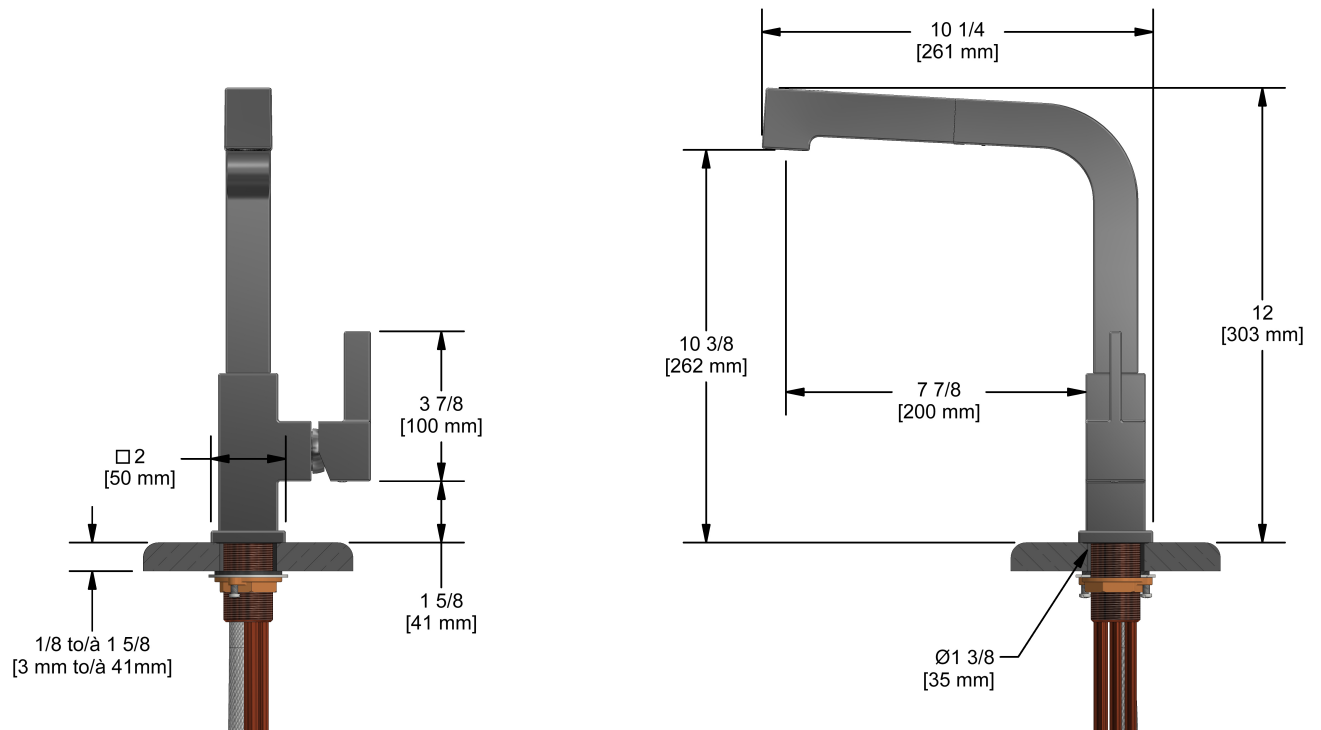

Mizo kitchen faucet with spray
MZ101XX

Specifications

Descriptions

- 3/8" speedway compression
- Ceramic cartridge
- Polypropylene and polyester aluminium hose with integrated swivel
- 2-jet pull-out spray

Available colors

- C : Chrome
- SS : Stainless steel (PVD)

Available flows

- 8.3 L/min, 2.2 gpm (US) 60psi
- 3.7 L/min, 1 gpm (US) 60psi (**MZ101XX-10**)
- 5.69 L/min, 1.5 gpm (US) 60psi (**MZ101XX-15**)

Cartridge

- 401-039

Certifications

- CSA B125.1
- NSF/ANSI standard 61 and 372
- ASME A112.18.1
- CMR248 Approval

Sizes, models and finishes may differ from those presented.

Warranty

This Riobel Inc. product you have purchased carries a **Limited lifetime warranty on the chrome, PVD finished and all working parts** and is guaranteed from the initial purchase date against all **manufacturing defects**. All other finishes including plastic component are guaranteed for one year. All electric and/or electronic parts are covered by a 1-year limited warranty.