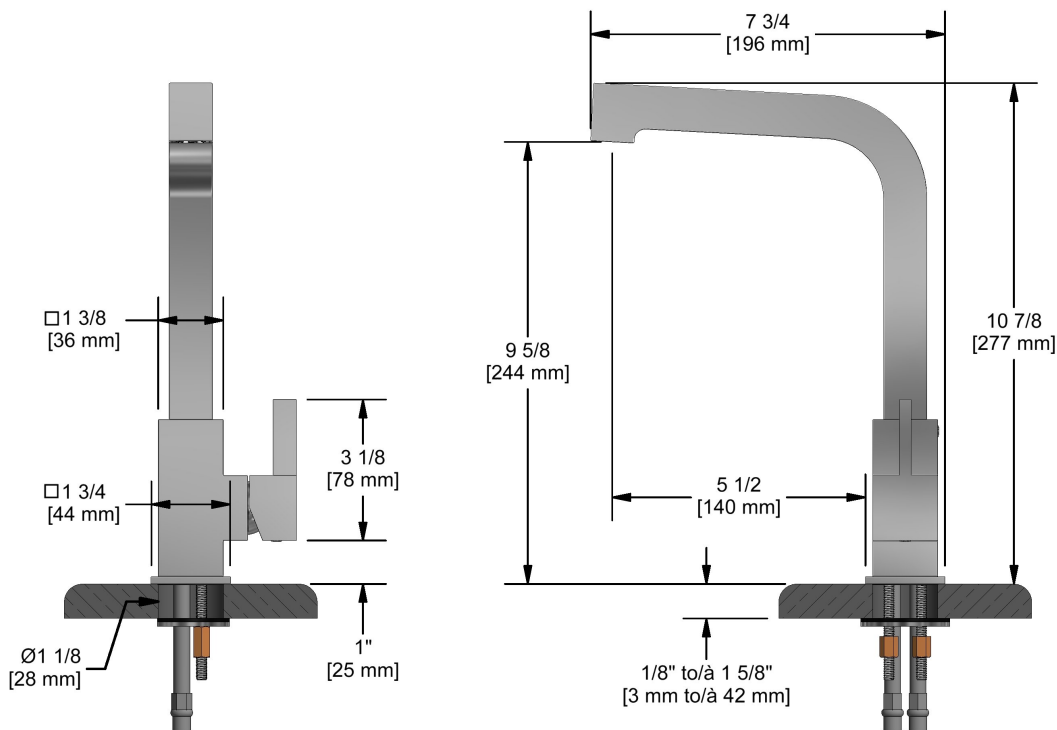

Mizo single hole prep sink faucet
MZ601XX

Specifications

Descriptions

- Swivel spout
- 3/8" speedway compression
- Ceramic cartridge

Available colors

- C : Chrome
- SS : Stainless steel (PVD)

Available flows

- 8.3 L/min, 2.2 gpm (US) 60psi
- 3.7 L/min, 1 gpm (US) 60psi (**MZ601XX-10**)
- 5.69 L/min, 1.5 gpm (US) 60psi (**MZ601XX-15**)

Cartridge

- 401-039

Certifications

- CSA B125.1
- NSF/ANSI standard 61 and 372
- ASME A112.18.1
- CMR248 Approval