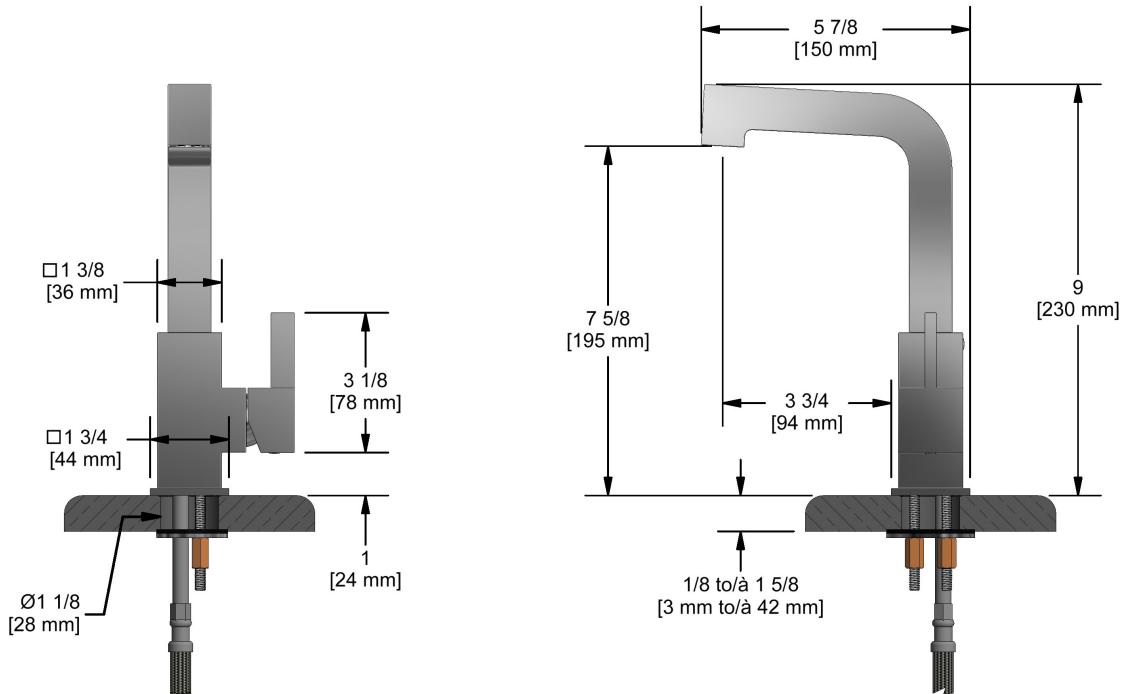

Mizo water filter dispenser faucet
MZ701XX

Specifications

Descriptions

- Ceramic cartridge
- 3/8" speedway compression
- Maximum temperature 70° C (158°F)
- On/off
- Swivel spout

Available colors

- C : Chrome
- SS : Stainless steel (PVD)

Available flows

- 5.7 L/min, 1.5 gpm (US) 60psi
- 3.7 L/min, 1 gpm (US) 60psi (**MZ701XX-10**)

Cartridge

- 401-701

Certifications

- CSA B125.1
- NSF/ANSI standard 61 and 372
- ASME A112.18.1
- CMR248 Approval