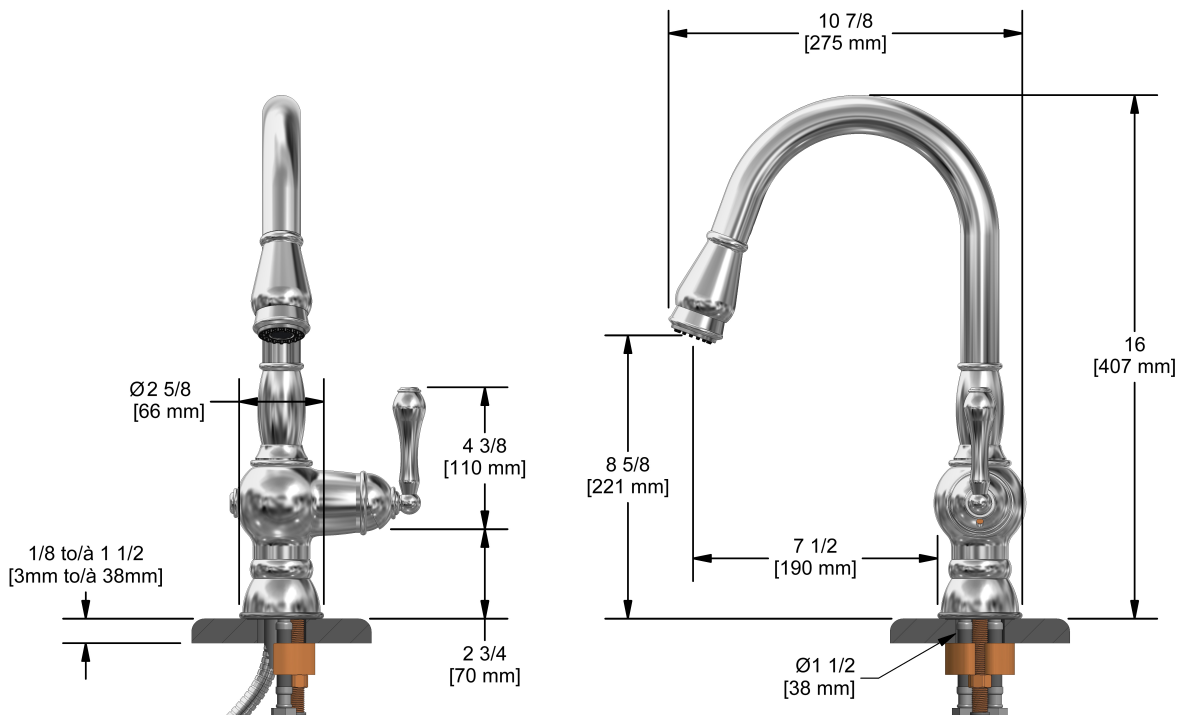

Toscani kitchen faucet with spray
TC101XX

Specifications

Descriptions

- Ceramic cartridge
- 2-jet pull-down spray
- 3/8" speedway compression
- Polypropylene and polyester aluminium hose with integrated swivel

Available colors

- SS : Stainless steel (PVD)

Available flows

- 8.3 L/min, 2.2 gpm (US) 60psi
- 3.7 L/min, 1 gpm (US) 60psi (TC101XX-10)
- 5.69 L/min, 1.5 gpm (US) 60psi (TC101XX-15)

Cartridge

- 401-052

Certifications

- CSA B125.1
- NSF/ANSI standard 61 and 372
- ASME A112.18.1
- CMR248 Approval

Sizes, models and finishes may differ from those presented.

Warranty

This Riobel Inc. product you have purchased carries a **Limited lifetime warranty on the chrome, PVD finished and all working parts** and is guaranteed from the initial purchase date against all **manufacturing defects**. All other finishes including plastic component are guaranteed for one year. All electric and/or electronic parts are covered by a 1-year limited warranty.