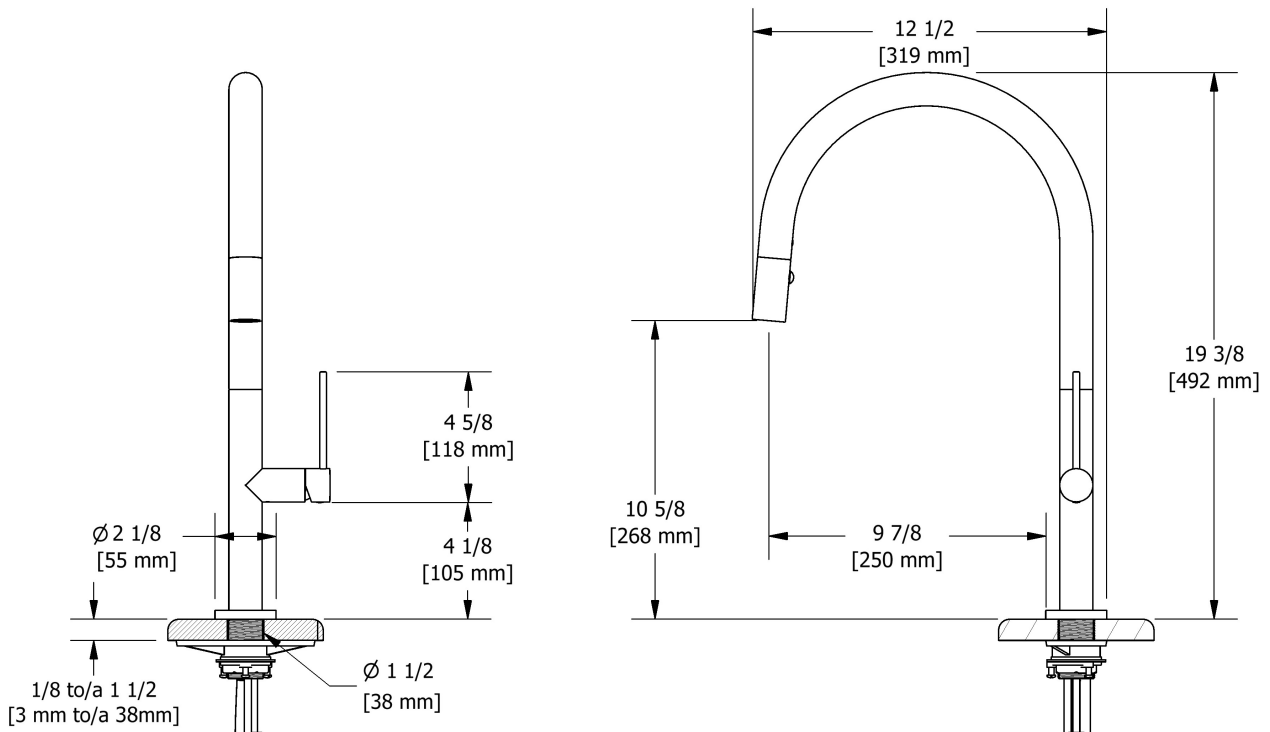

Certifications

- CSA B125.1
- NSF/ANSI standard 61 and 372
- ASME A112.18.1
- CMR248 Approval